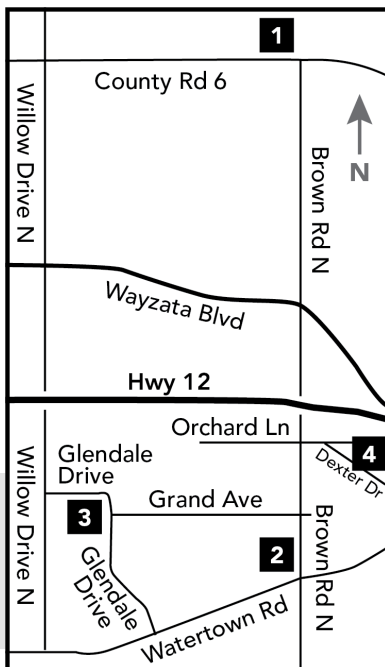

CALVIN
PRESBYTERIAN
CHURCH

Trinity
Lutheran
LONG LAKE

Monthly COMMUNITY Meal

CALVIN • ST. GEORGE • TRINITY

Thursday July 25, 2024 5:30-6:30pm

Hosted by Trinity Lutheran Church at DEXTER Park. If raining, it will be at Trinity Lutheran Church, 2060 County Road 6, Long Lake.

Map Legend

- 1- Trinity
- 2- St. George
- 3- Calvin
- 4- Dexter Park

Thanks to our Partner:

If you are interested in becoming a partner and donating food or financial Resources, contact Jill Cornell, JillC@TrinityLongLake.org.

Save the date for the next **COMMUNITY Meal**:

Thursday, August 22, 5:30-6:30pm Hosted by Calvin Presbyterian Church, 177 Glendale Drive, Long Lake