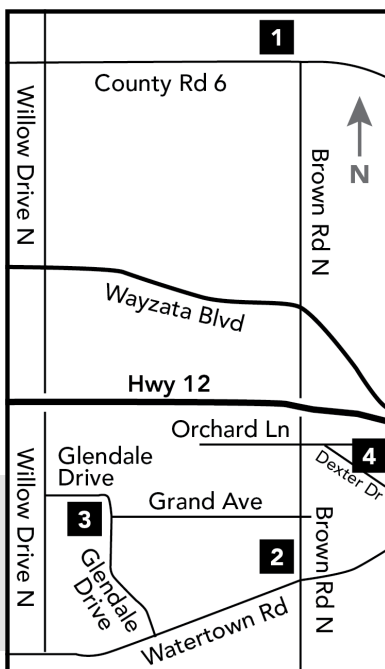

## Thursday January 23, 2025 5:30-6:30pm

Hosted by Calvin Presbyterian Church,  
177 Glendale Drive, Long Lake

Calvin Presbyterian, St. George and Trinity Lutheran churches *unite* to provide monthly meals for their members and the community of the Long Lake area.

### Map Legend

- 1- Trinity
- 2- St. George
- 3- Calvin
- 4- Dexter Park

Save the date for the next **COMMUNITY Meal**:

**Thursday, February 20, 5:30-6:30pm** Hosted by **Trinity Lutheran Church, 2060 County Road 6, Long Lake**