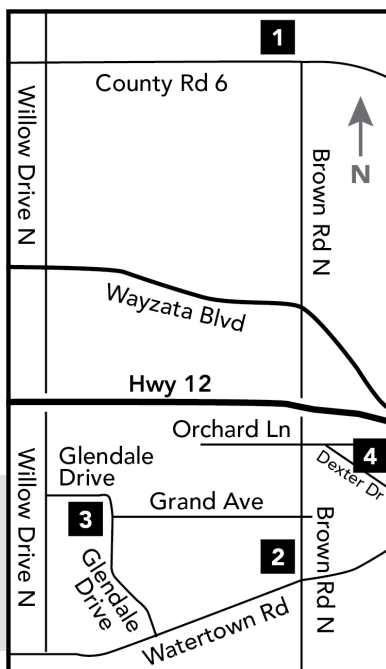

CALVIN  
PRESBYTERIAN  
CHURCH

Trinity  
Lutheran  
LONG LAKE

## Thursday April 24, 2025 5:30-6:30pm

Hosted by Trinity Lutheran Church  
2060 County Road 6, Long Lake

Calvin Presbyterian, St. George and Trinity Lutheran churches *unite* to provide monthly meals for their members and the community of the Long Lake area.

### Map Legend

- 1- Trinity
- 2- St. George
- 3- Calvin
- 4- Dexter Park

Save the date for the next **COMMUNITY Meal**:

**Thursday, May 22, 5:30-6:30pm** Hosted by **Calvin Presbyterian Church, 177 Glendale Drive, Long Lake**