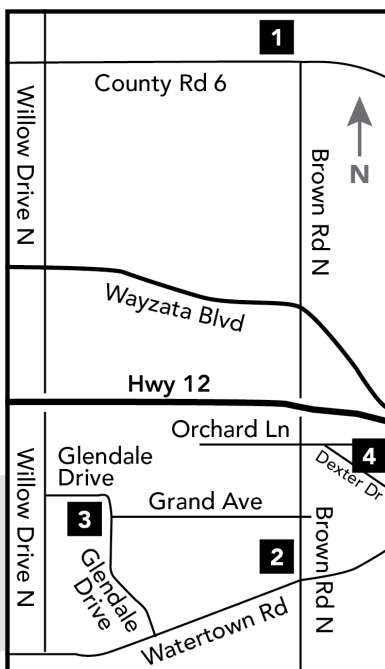

CALVIN
PRESBYTERIAN
CHURCH

Trinity
Lutheran
LONG LAKE

Monthly COMMUNITY Meal

CALVIN • ST. GEORGE • TRINITY

Thursday May 22, 2025 5:30-6:30pm

Hosted by Calvin Presbyterian Church
177 Glendale Drive, Long Lake

Thanks to our Partner:

If you are interested in becoming a partner and donating food or financial Resources, contact Jill Cornell, JillC@TrinityLongLake.org.

Map Legend

- 1- Trinity
- 2- St. George
- 3- Calvin
- 4- Dexter Park

Save the date for the next **COMMUNITY Meal**:

Thursday, June 26. 5:30-6:30pm Hosted by **Trinity Lutheran Church, at Dexter Park on Dexter Drive, Long Lake (if raining at Trinity, 2060 County Road 6, Long Lake**