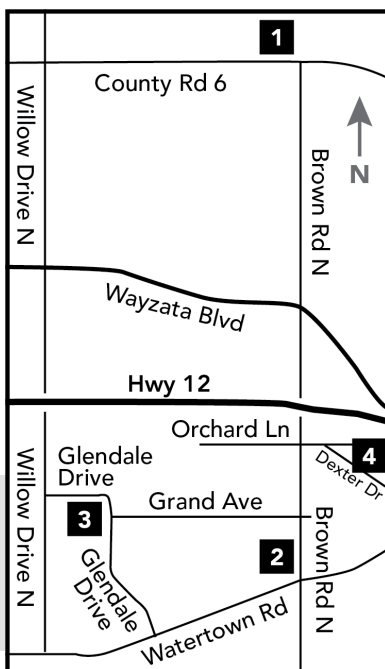

## Thursday August 27, 2026 5:30-6:30pm

Hosted by Trinity Lutheran Church

AT Dexter Park in Long Lake

NOTE: If raining, it will be at  
Trinity, 2060 County Rd. 6, Long Lake

Calvin Presbyterian, St. George and Trinity Lutheran churches *unite* to provide monthly meals for their members and the community of the Long Lake area.

### Map Legend

- 1- Trinity
- 2- St. George
- 3- Calvin
- 4- Dexter Park

Save the date for the next **COMMUNITY Meal**:

**Thursday, September 24, 2026, 5:30-6:30pm** Hosted by  
**St. George Catholic Church, 133 N. Brown Rd, Long Lake**